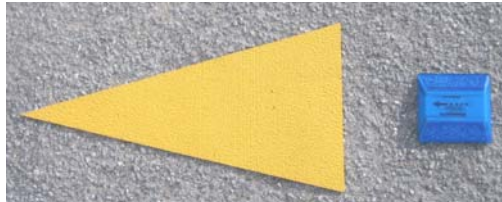

## Raised Pavement Markers Preform Hot Melt Adhesive pads Road Dots

Road Dots available in White or Yellow Hot melt Pads to suit

New style Double sided RPM available in all colours Red, Yellow, Blue and white. Hot Melt Adhesive Pads to suit

Old style Double and Single sided RPM's available in all colours Red, Yellow, Blue and white. Hot Melt Adhesive Pads to suit

White and Yellow Spiker Dots and 125mm Galv nails are available

Preform Hydrant Markings are made to your requirements

Luminous Road Dots

Luminous Polyurethane Dots

Luminous Directional Road

Delineators

Asset Identification Lazer Etched on to Road Dot so it will not fade