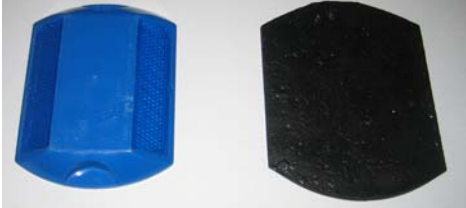

## Raised Pavement Markers Preform Hot Melt Adhesive pads Road Dots

Road Dots available in White or Yellow Hot melt Pads to suit

New style Double sided RPM available in all colours Red, Yellow, Blue and white. Hot Melt Adhesive Pads to suit

Old style Double and Single sided RPM's available in all colours Red, Yellow, Blue and white. Hot Melt Adhesive Pads to suit

White and Yellow Spiker Dots and 125mm Galv nails are available

Preform Hydrant Markings are made to your requirements

Luminous Road Dots

Luminous Polyurethane Dots

Luminous Directional Road

Delineators

Asset Identification Lazer Etched on to Road Dot so it will not fade